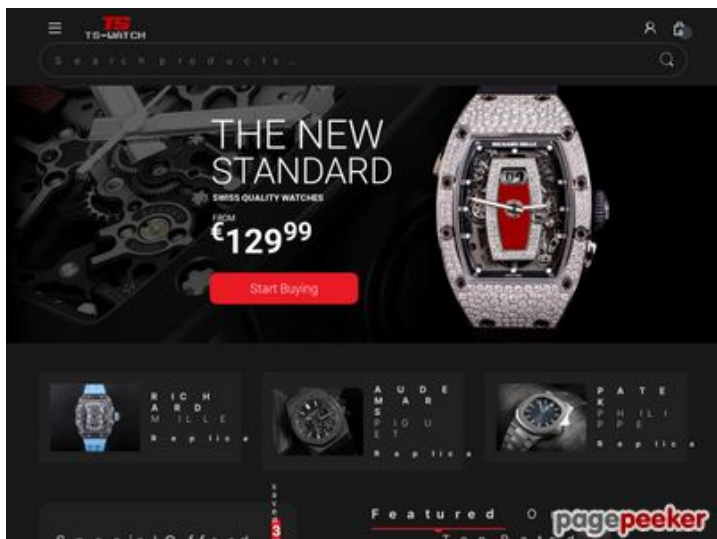

Webbplats analys ts-watch.com

Genereras på Januari 10 2022 09:56 AM

Ställningen är 49/100

SEO Innehåll

	Titel	Buy AAA Swiss Replica Watches Online - TS Watch Längd : 47 Perfekt, din titel innehåller mellan 10 och 70 tecken.
	Beskrivning	Buy high Quality AAA Swiss Replica Watches Online directly from TS Watch. Get your Watches shipped to you.. Längd : 107 Bra, din metabeskrivning innehåller mellan 70 och 160 tecken.
	Nyckelord	Mycket dåligt. Vi har inte lyckats hitta några meta-taggar på din sida. Använd denna meta-tag generator, gratis för att skapa nyckelord.
	Og Meta Egenskaper	Bra, din sida drar nytta utav Og. <table><thead><tr><th>Egendom</th><th>Innehåll</th></tr></thead><tbody><tr><td>locale</td><td>en_US</td></tr><tr><td>type</td><td>website</td></tr><tr><td>title</td><td>Home</td></tr><tr><td>description</td><td>Buy high Quality AAA Swiss Replica Watches Online directly from TS Watch. Get your Watches shipped to you..</td></tr><tr><td>url</td><td>https://ts-watch.com/</td></tr><tr><td>site_name</td><td>TS Watch</td></tr></tbody></table>
	Rubriker	<table><thead><tr><th>H1</th><th>H2</th><th>H3</th><th>H4</th><th>H5</th><th>H6</th></tr></thead><tbody><tr><td>0</td><td>112</td><td>0</td><td>10</td><td>1</td><td>0</td></tr></tbody></table>