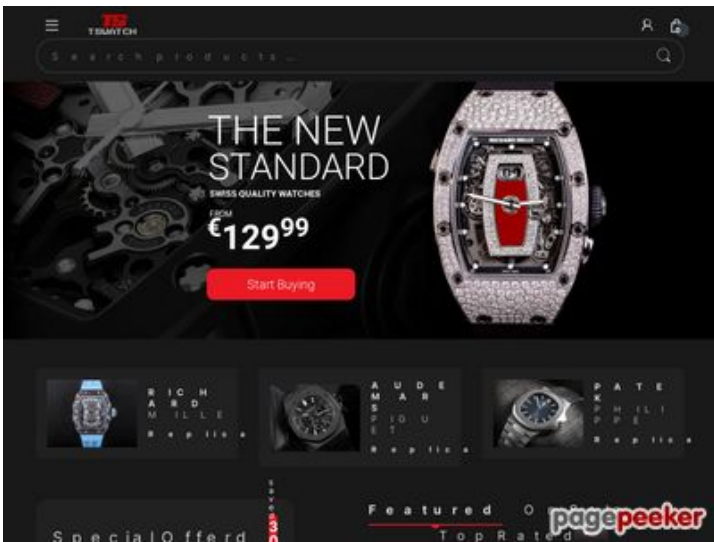

Revisión web de ts-watch.com

Generado el 10 Enero 2022 09:56 AM

La puntuación es 49/100

Contenido SEO

	Título	Buy AAA Swiss Replica Watches Online - TS Watch Longitud : 47 Perfecto, tu título contiene entre 10 y 70 caracteres.
	Descripción	Buy high Quality AAA Swiss Replica Watches Online directly from TS Watch. Get your Watches shipped to you.. Longitud : 107 Genial, tu descripción meta contiene entre 70 y 160 caracteres.
	Palabras Claves (Keywords)	Muy mal. No hemos encontrado palabras clave (meta keywords) en tu página. Usa este generador de meta tags gratuito para crear tus palabras clave.
	Propiedades Meta Og	Bien. Tu página usa propiedades Og (etiquetas og). <table><thead><tr><th>Propiedad</th><th>Contenido</th></tr></thead><tbody><tr><td>locale</td><td>en_US</td></tr><tr><td>type</td><td>website</td></tr><tr><td>title</td><td>Home</td></tr><tr><td>description</td><td>Buy high Quality AAA Swiss Replica Watches Online directly from TS Watch. Get your Watches shipped to you..</td></tr><tr><td>url</td><td>https://ts-watch.com/</td></tr><tr><td>site_name</td><td>TS Watch</td></tr></tbody></table>
	Titulos	H1 H2 H3 H4 H5 H6