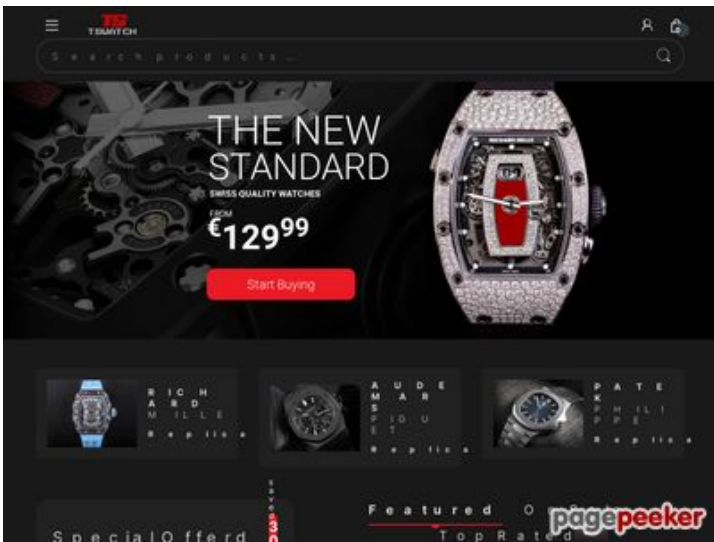

Website review ts-watch.com

Generated on January 10 2022 09:56 AM

The score is 49/100

SEO Content

	Title	Buy AAA Swiss Replica Watches Online - TS Watch Length : 47 Perfect, your title contains between 10 and 70 characters.
	Description	Buy high Quality AAA Swiss Replica Watches Online directly from TS Watch. Get your Watches shipped to you.. Length : 107 Great, your meta description contains between 70 and 160 characters.
	Keywords	Very bad. We haven't found meta keywords on your page. Use this free online meta tags generator to create keywords.
	Og Meta Properties	Good, your page take advantage of Og Properties. <table><thead><tr><th>Property</th><th>Content</th></tr></thead><tbody><tr><td>locale</td><td>en_US</td></tr><tr><td>type</td><td>website</td></tr><tr><td>title</td><td>Home</td></tr><tr><td>description</td><td>Buy high Quality AAA Swiss Replica Watches Online directly from TS Watch. Get your Watches shipped to you..</td></tr><tr><td>url</td><td>https://ts-watch.com/</td></tr><tr><td>site_name</td><td>TS Watch</td></tr></tbody></table>
	Headings	<table><thead><tr><th>H1</th><th>H2</th><th>H3</th><th>H4</th><th>H5</th><th>H6</th></tr></thead><tbody><tr><td>0</td><td>112</td><td>0</td><td>10</td><td>1</td><td>0</td></tr></tbody></table>